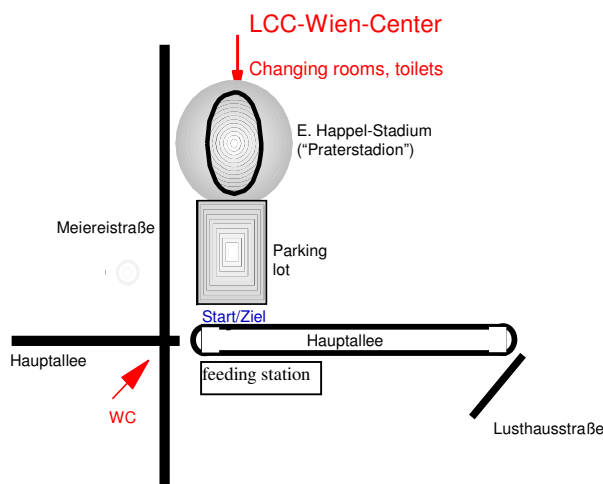

Registration for foreign competitors:

until Friday, Sept. 29th, 2006 to the organizing club: LCC-Wien, E. Happel Stadion, Sektor C/D, 1020 Wien, Austria, or: fax: +43-1-720 28 00 – 28, or: e-mail: lcc.wien@aon.at

Entry fee for foreign competitors

Seniors, Masters	€ 10.-
Youth (U-18)	€ 5.-

The entry fee has to be paid at picking up of the starting number, cash only.

Late Entries: until 1 hour before starting time, double entry fee.

Age Categories

men	women	y.o.b.	men	women	y.o.b.
M35	W35	1967-1971	M40	W40	1962-1966
M45	W45	1957-1961	M50	W50	1952-1956
M55	W55	1947-1951	M60	W60	1942-1946
M65	W65	1937-1941	M70	W70	1932-1936
M75	W75	1927-1931	M80	W80	1926 and above

Start/Finish: Prater-Hauptallee (next to Ernst Happel Stadium)

Registration desk: next to start/finish area

Starting number: Sunday, Oct. 8th, 2006 from 8:30 am at the registration desk until 1 hour before start

Changing facilities: LCC-Center, E. Happelstadion („Praterstadion“), sector C/D, approx. 400m from start/finish

Course: entirely flat, well asphalted out and back course (each lap) on Prater-Hauptallee, traffic free

1 lap ... 2500 m
5km: 2 laps
10km: 4 laps
20km: 8 laps
30km: 12 laps
50km: 20 laps

Course Record: 50 km Grzegorz SUDOL, (POL), 2003: 3:55:40.

Regulations: The event will be organized according to IAAF and OELV rules and will take place at every weather conditions. The organizer takes no liability for loss or personal damage.

Accommodation:

- Jugendgästehaus (youth hostel) Wien-Brigittenau des Vereins Wiener Jugendherbergen, 1200 Wien, Friedrich Engels-Platz 24, Tel.: +43-1-3328294 or +43-1-3300598
- Sportcenter Donaucity, Arbeiterstrandbadstr. 128, 1220 Wien, www.sportcenter-donaucity.at, Gassenbauer Gottfried, Tel: +43-699 1151 7235
- Vienna Sporthotel, Baumgasse 83 a, 1030 Wien, Tel: +43-1-798 82 01 - 1 Fax: +43-1-798 82 01 – 415, www.vienna-sporthotel.at
- Hilton Vienna Danube, Handelskai 269, 1020 Wien,
- Vienna Hotels & Vienna Tourist Information: Tel.: +43-1-24555

Organization: LCC-Wien